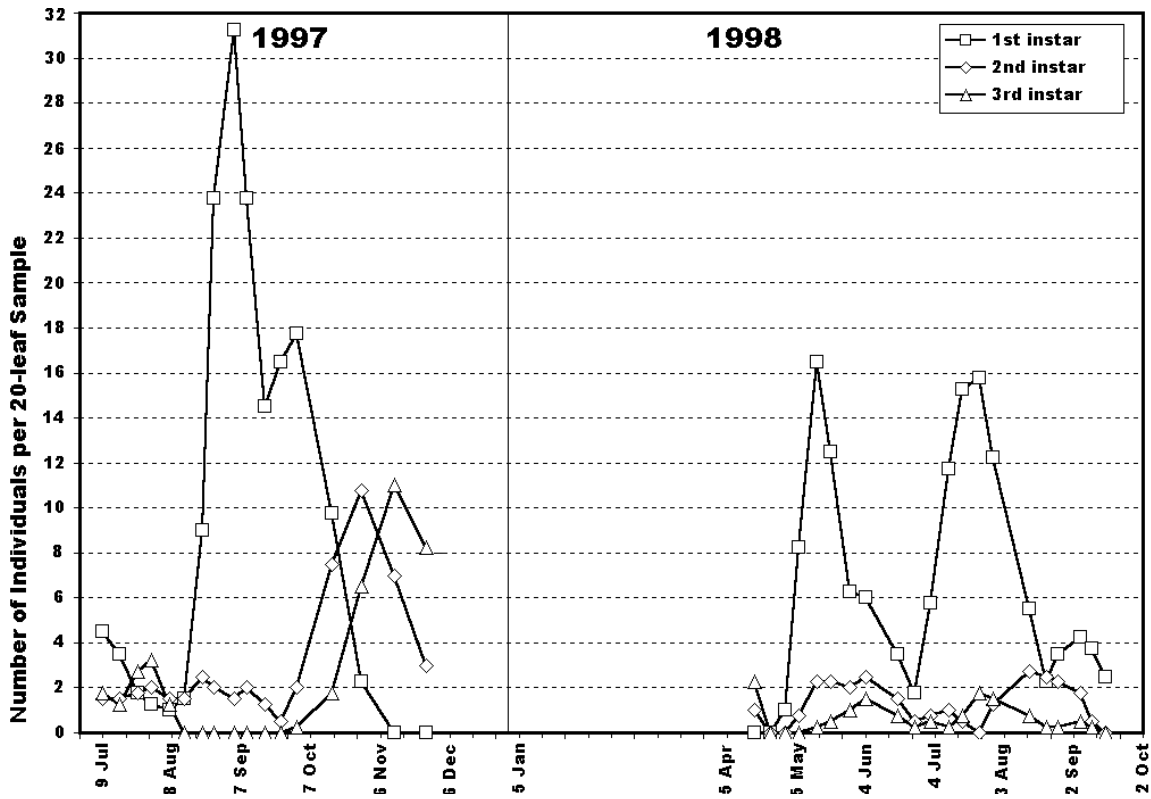

# Circular

Figure 5. Inkberry leaf miner larval populations from the Wooster shady site.

[Back](#) | [Table of Contents](#)