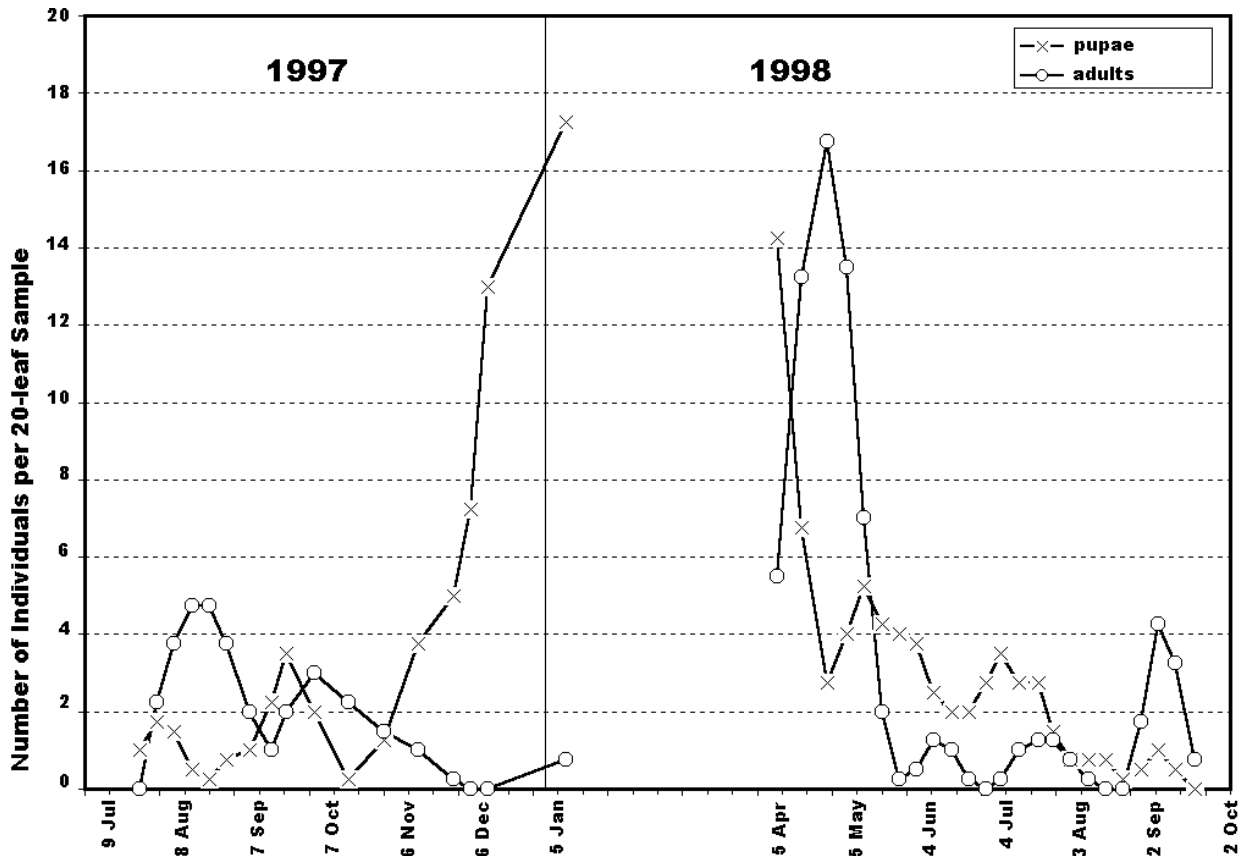

Circular

Extension
Research

Figure 4. Inkberry leaf miner pupal and adult populations from the Columbus sunny site.

[Back](#) | [Table of Contents](#)