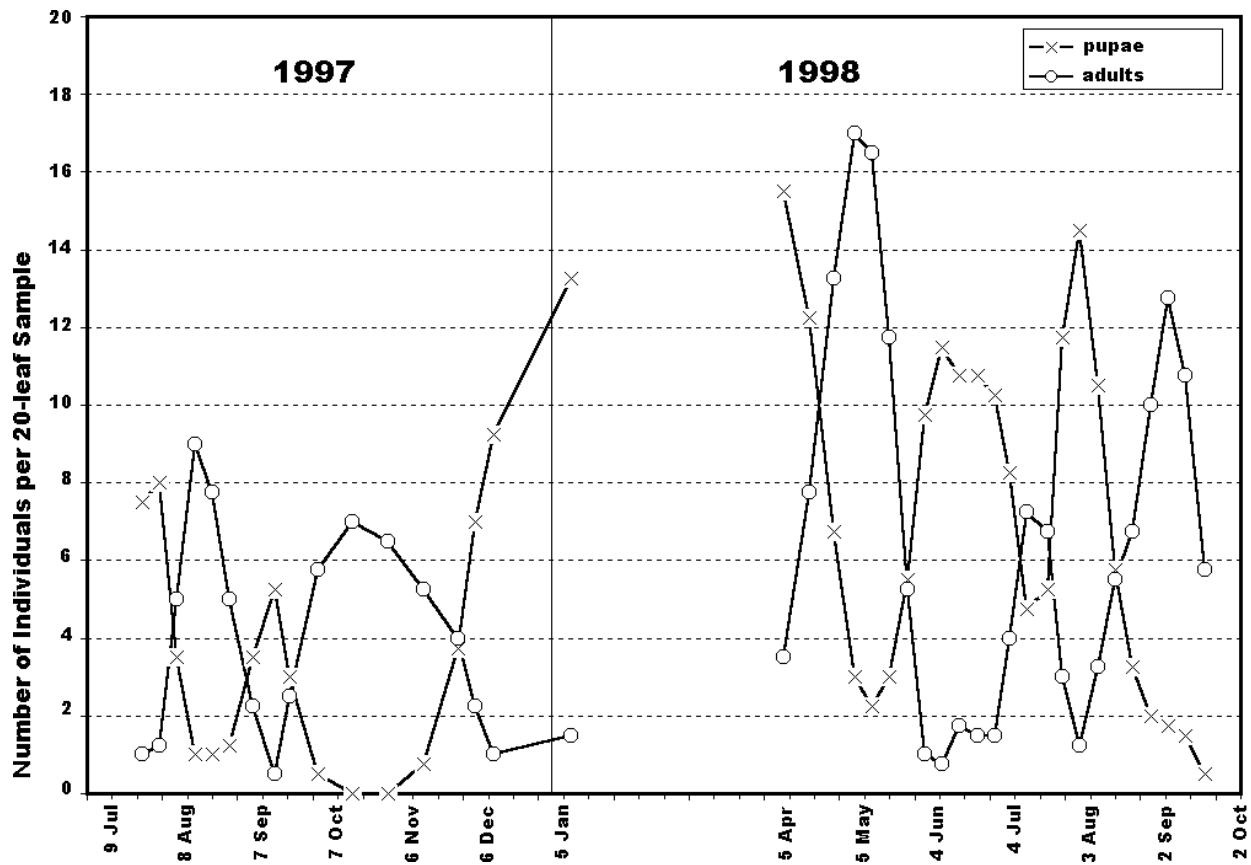

# Circular

Figure 2. Inkberry leaf miner pupal and adult populations from the Columbus shady site.

[Back](#) | [Table of Contents](#)