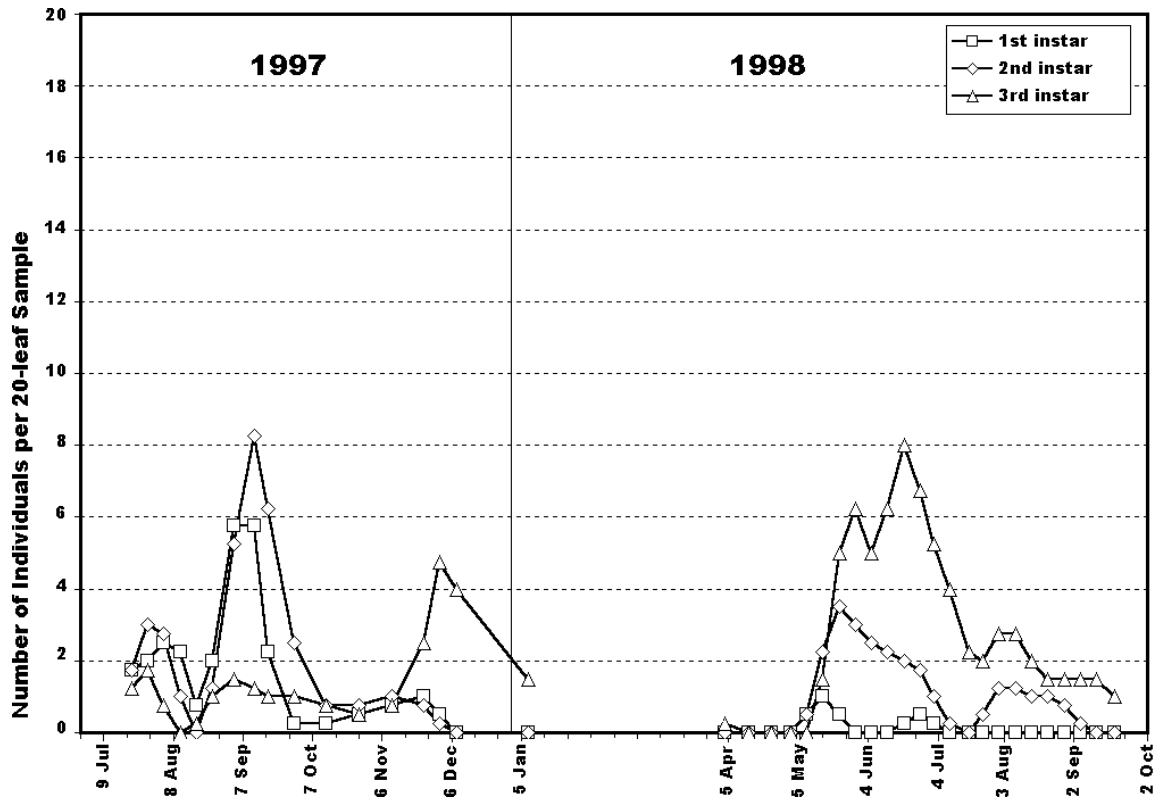

# Circular

Extension  
Research

Figure 1. Inkberry leaf miner larval populations from the Columbus shady site.

[Back](#) | [Table of Contents](#)