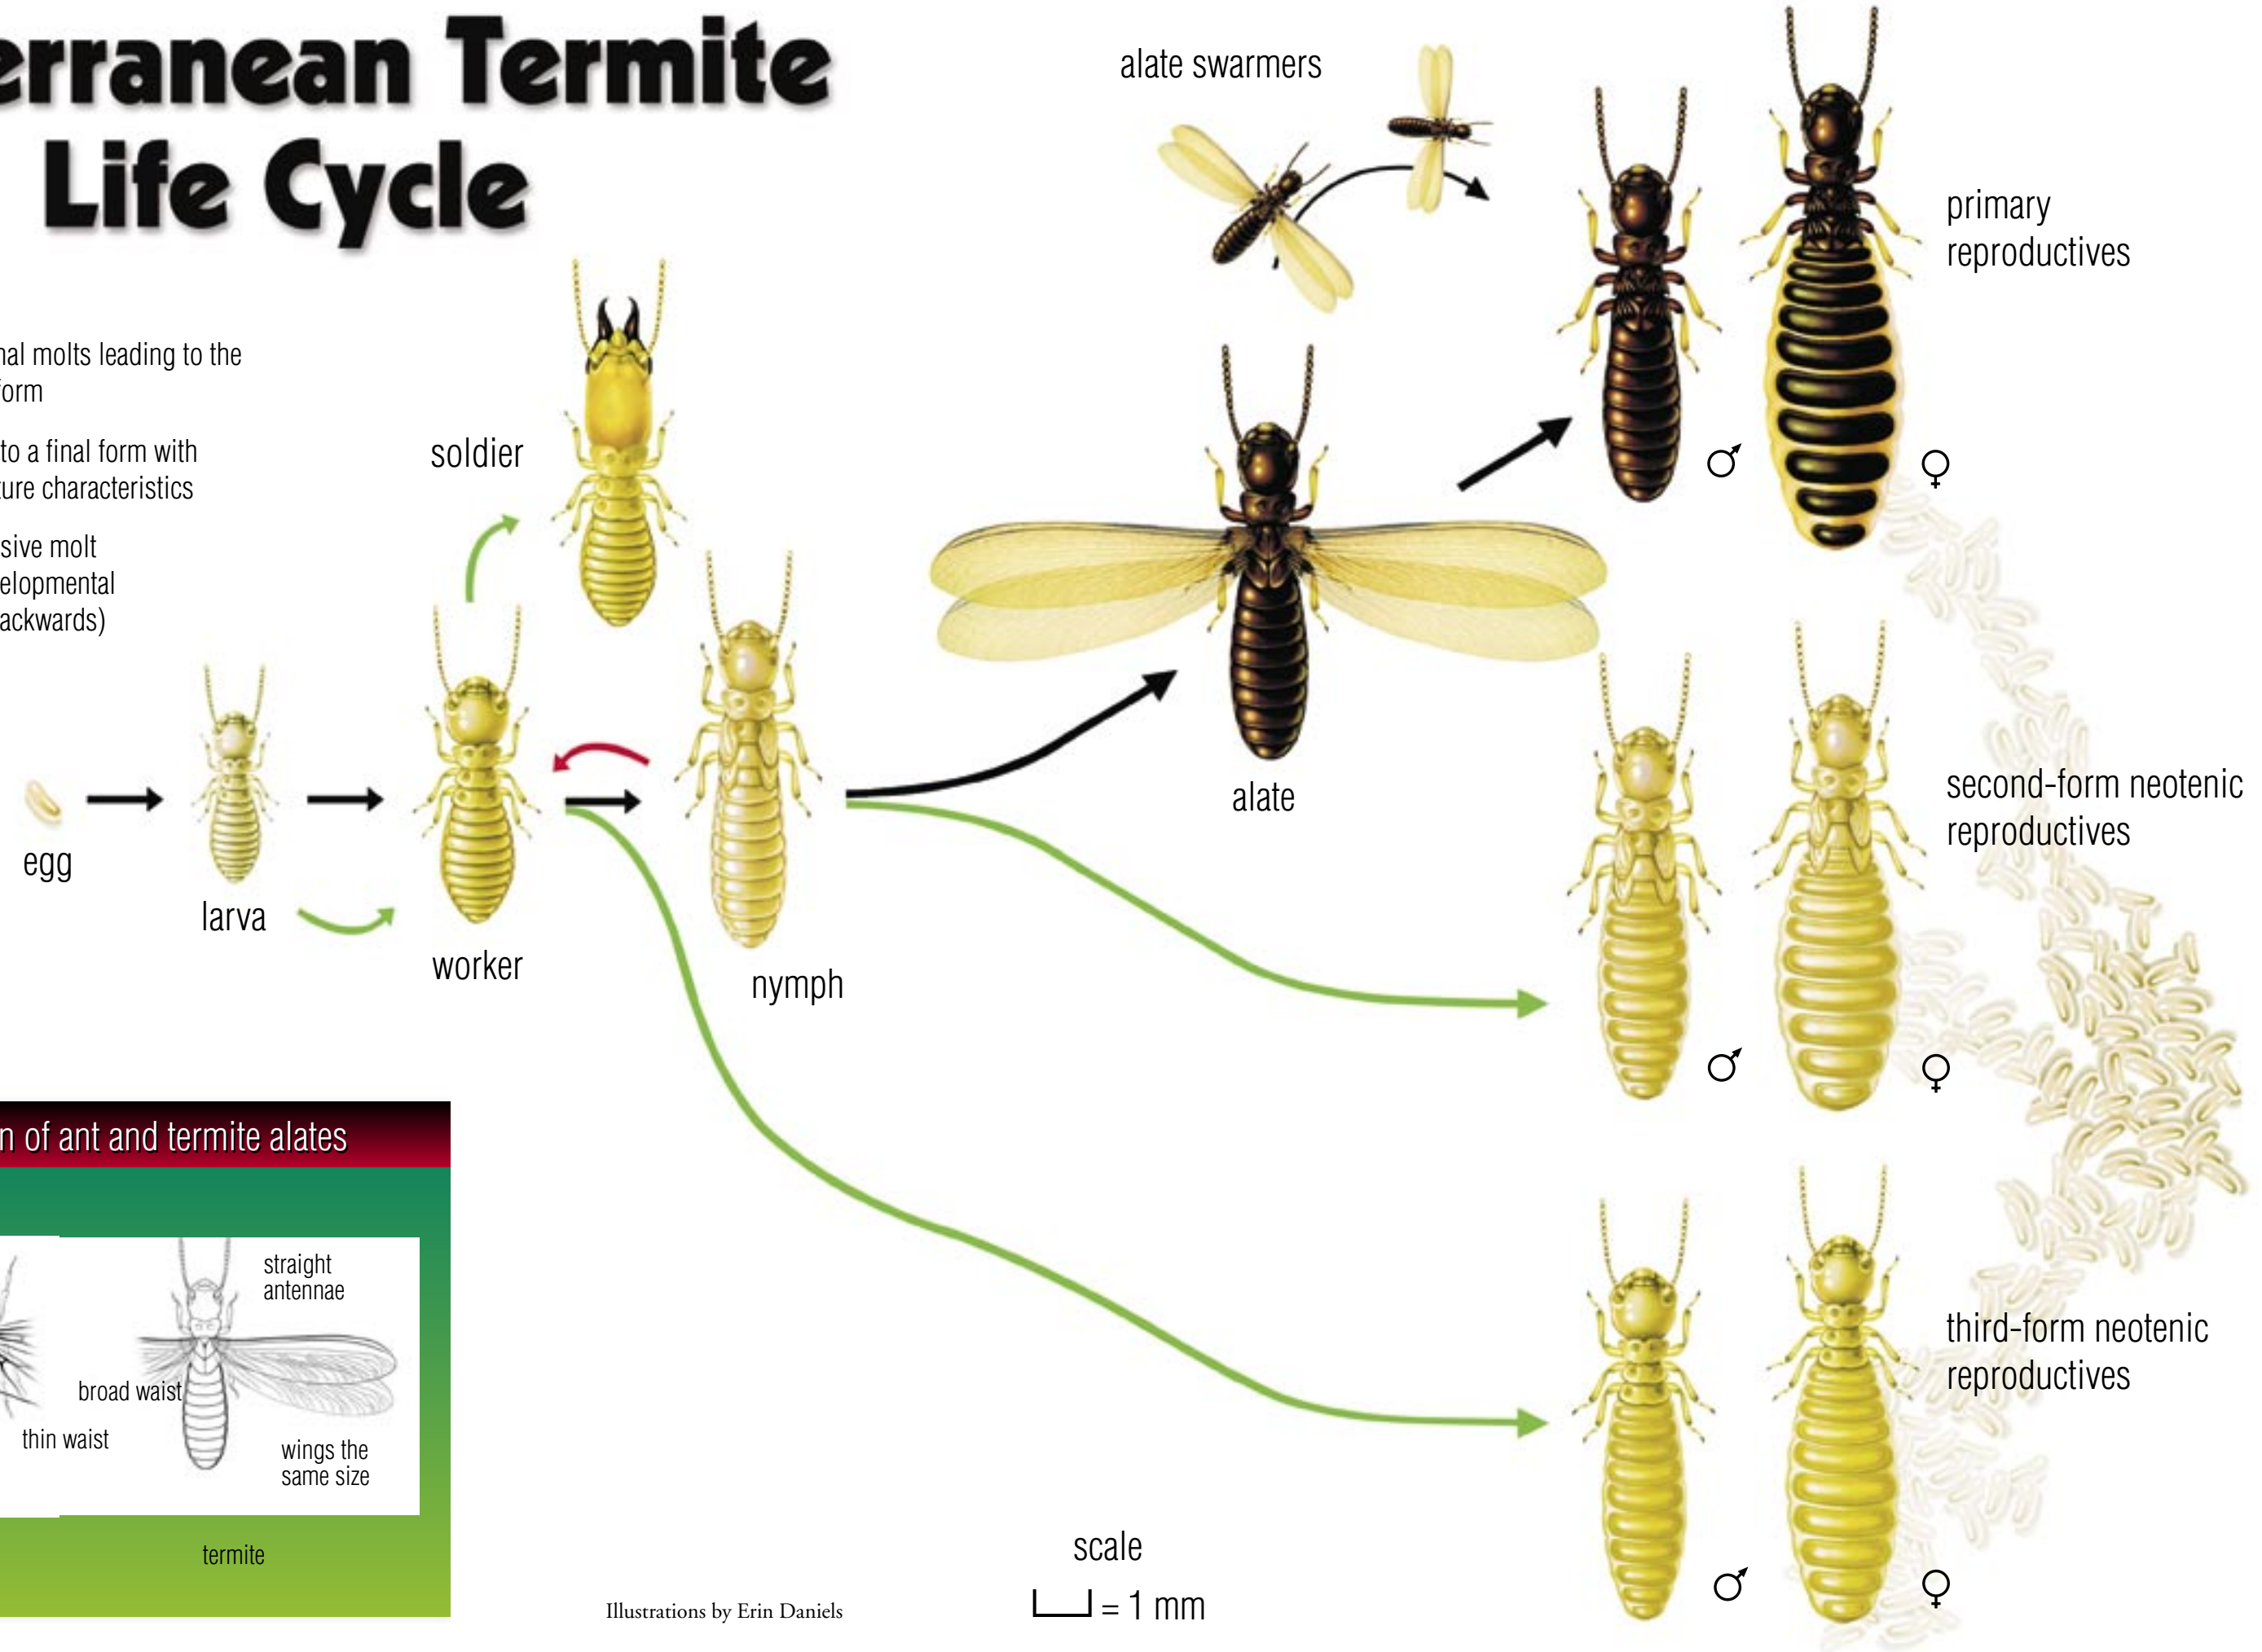

Subterranean Termite Life Cycle

- black lines – imaginal molts leading to the adult form
- green lines – molts to a final form with immature characteristics
- red line – regressive molt (a developmental step backwards)

Comparison of ant and termite alates

<p>elbowed antennae</p> <p>forewing larger</p> <p>thin waist</p> <p>ant</p>	<p>straight antennae</p> <p>broad waist</p> <p>wings the same size</p> <p>termite</p>
---	---

Illustrations by Erin Daniels