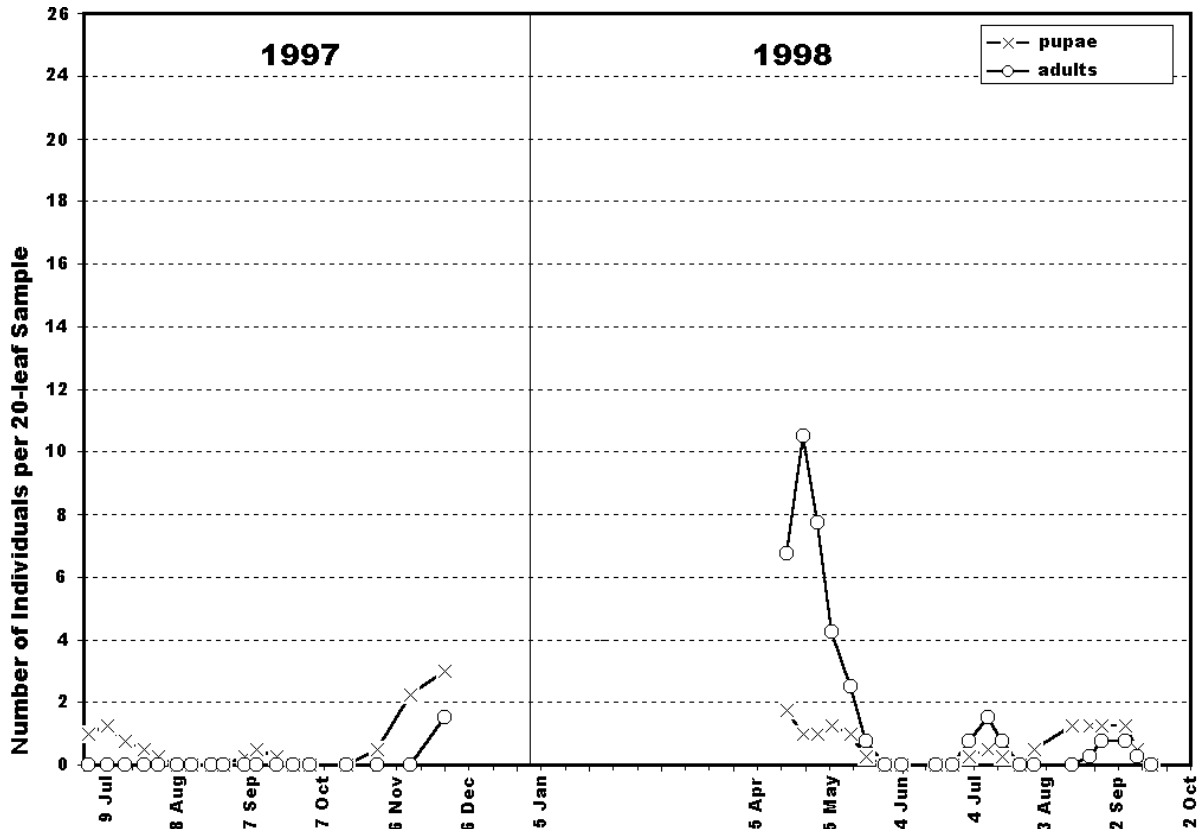

Circular

Extension
Research

Figure 8. Inkberry leaf miner pupal and adult populations from the Wooster sunny site.

[Back](#) | [Table of Contents](#)